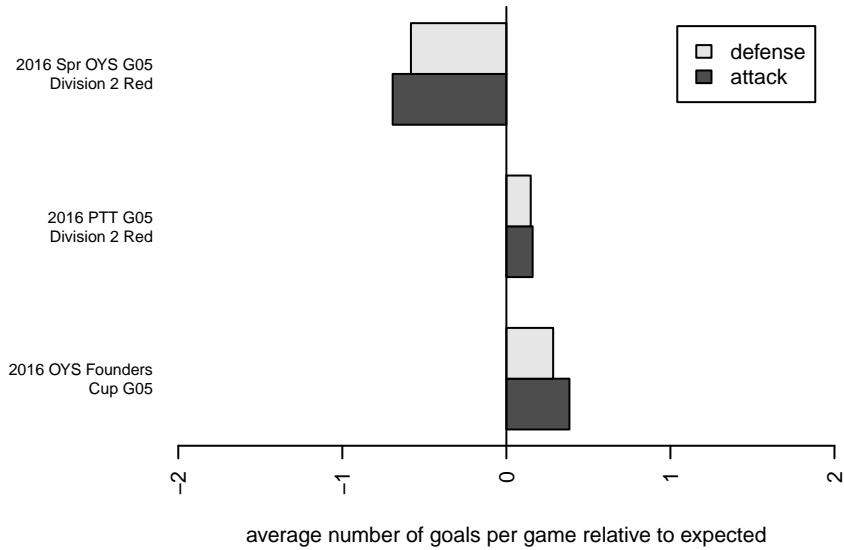

FC Portland Red G05

FC Portland
 Portland, OR
 G05 total strength=631
 attack=0.52 defense=0.59
 fall league = PTT G05 Div 2 Red
 spr league = Spr OYS G05 Div 2 Red

alt names used:
 FC Portland 05G RED
 FC Portland 05G RED
 FC Portland 05G RED

Venues played:
 2016 PTT G05 Division 2 Red
 2016 OYS Founders Cup G05
 2016 Spr OYS G05 Division 2 Red

FC Portland Red G05
 Dots are actual minus expected GF (blue circles) and GA (red triangles).
 Blue line is smoothed change in attack strength. Red is smoothed change in defense strength.

**attack and defense variance (black dot)
relative to other teams
and top 10 in region**

**attack and defense rating
relative to others at age
and all opponents in last 13 months**

Performance relative to 13 month average