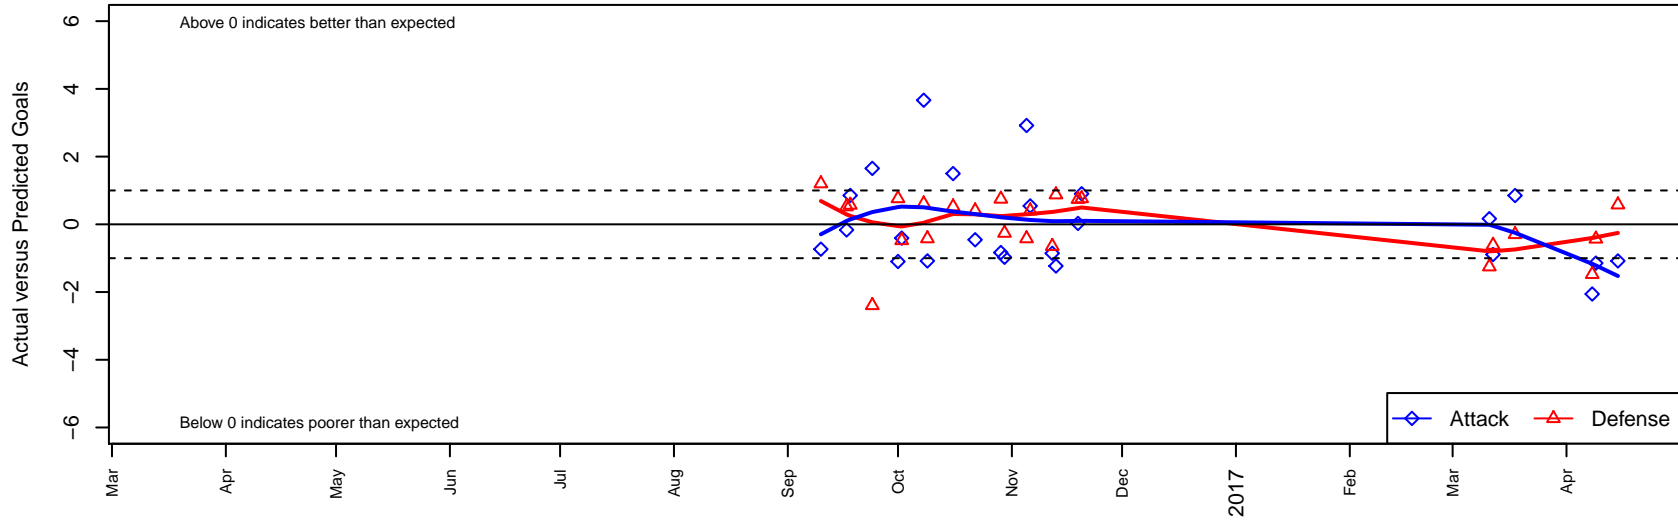

FC Portland Red G05

FC Portland
 Portland, OR
 G05 total strength=631
 attack=0.52 defense=0.59
 fall league = PTT G05 Div 2 Red
 spr league = Spr OYS G05 Div 2 Red

alt names used:
 FC Portland 05G RED
 FC Portland 05G RED
 FC Portland 05G RED

Venues played:
 2016 PTT G05 Division 2 Red
 2016 OYS Founders Cup G05
 2016 Spr OYS G05 Division 2 Red

FC Portland Red G05
 Dots are actual minus expected GF (blue circles) and GA (red triangles).
 Blue line is smoothed change in attack strength. Red is smoothed change in defense strength.

**attack and defense variance (black dot)
relative to other teams
and top 10 in region**

**attack and defense rating
relative to others at age
and all opponents in last 13 months**

Performance relative to 13 month average