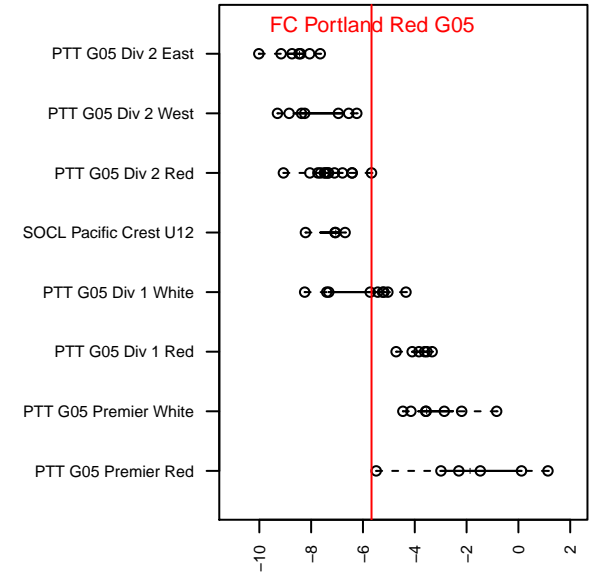

FC Portland Red G05

FC Portland
 Portland, OR
 G05 total strength=631
 attack=0.52 defense=0.59
 fall league = PTT G05 Div 2 Red
 spr league = Spr OYS G05 Div 2 Red

alt names used:
 FC Portland 05G RED
 FC Portland 05G RED
 FC Portland 05G RED

Venues played:
 2016 PTT G05 Division 2 Red
 2016 OYS Founders Cup G05
 2016 Spr OYS G05 Division 2 Red

FC Portland Red G05
 Dots are actual minus expected GF (blue circles) and GA (red triangles).
 Blue line is smoothed change in attack strength. Red is smoothed change in defense strength.

**attack and defense variance (black dot)
relative to other teams
and top 10 in region**

**attack and defense rating
relative to others at age
and all opponents in last 13 months**

Performance relative to 13 month average