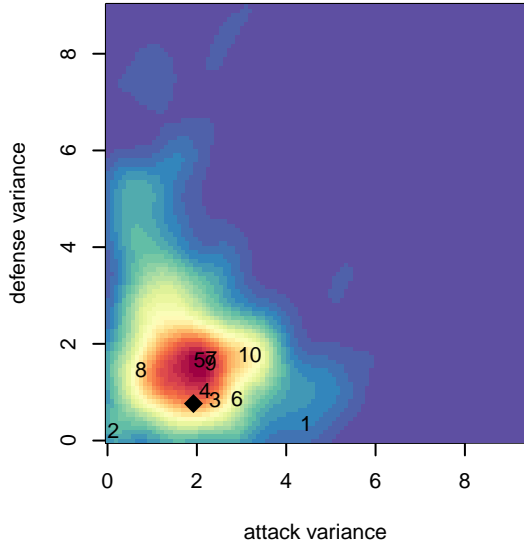

FC Portland Red G05

FC Portland
 Portland, OR
 G05 total strength=631
 attack=0.52 defense=0.59
 fall league = PTT G05 Div 2 Red
 spr league = Spr OYS G05 Div 2 Red

alt names used:
 FC Portland 05G RED
 FC Portland 05G RED
 FC Portland 05G RED

Venues played:
 2016 PTT G05 Division 2 Red
 2016 OYS Founders Cup G05
 2016 Spr OYS G05 Division 2 Red

FC Portland Red G05
 Dots are actual minus expected GF (blue circles) and GA (red triangles).
 Blue line is smoothed change in attack strength. Red is smoothed change in defense strength.

**attack and defense variance (black dot)
relative to other teams
and top 10 in region**

**attack and defense rating
relative to others at age
and all opponents in last 13 months**

Performance relative to 13 month average