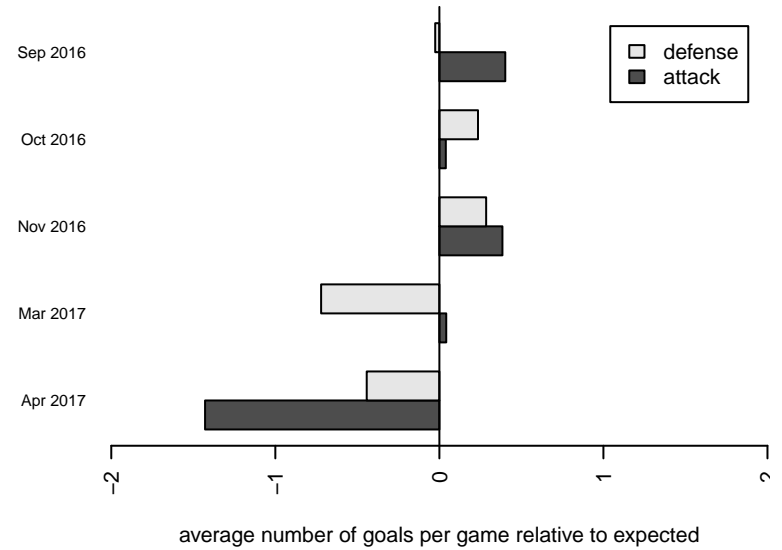

Performance relative to 13 month average