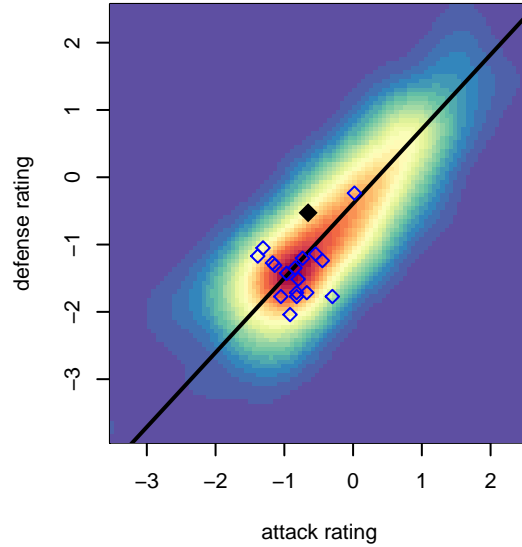

FC Portland Red G05

FC Portland
 Portland, OR
 G05 total strength=631
 attack=0.52 defense=0.59
 fall league = PTT G05 Div 2 Red
 spr league = Spr OYS G05 Div 2 Red

alt names used:
 FC Portland 05G RED
 FC Portland 05G RED
 FC Portland 05G RED

Venues played:
 2016 PTT G05 Division 2 Red
 2016 OYS Founders Cup G05
 2016 Spr OYS G05 Division 2 Red

FC Portland Red G05
 Dots are actual minus expected GF (blue circles) and GA (red triangles).
 Blue line is smoothed change in attack strength. Red is smoothed change in defense strength.

**attack and defense variance (black dot)
relative to other teams
and top 10 in region**

**attack and defense rating
relative to others at age
and all opponents in last 13 months**

Performance relative to 13 month average